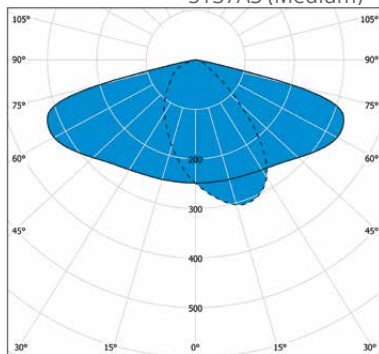

5137AS (Medium)

cd/klm — C0 - C180 — C90 - C270 **100%**