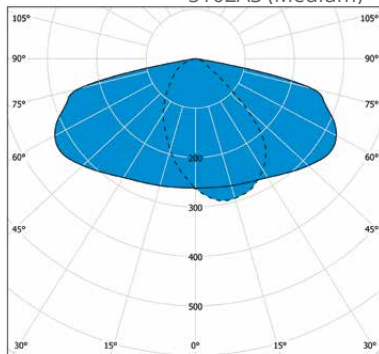

5102AS (Medium)

cd/klm — C0 - C180 — C90 - C270 **100%**