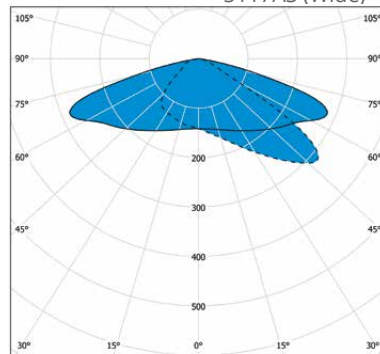

Made to order

- › In Schröder selection you will find if needed more power-, optics- and control options

5102AS (Medium)

cd/klm — C0 - C180 — C90 - C270 **100%**

5117AS (Wide)

cd/klm — C0 - C180 — C90 - C270 **100%**