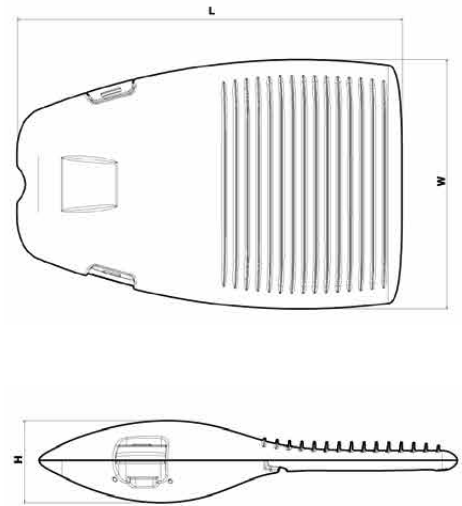

E Number	Type	Product name	Base	Kg	Length	Width	Height	Windage	Luminous flux
Ampera Mini									
45 343 93	AMPERM-002587	AMPERM 16LED 20W 4000K 5102	LED	8,0	583	340	90	0,087 m²	2100 lm
45 343 94	AMPERM-005777	AMPERM 16LED 20W 4000K 5117	LED	8,0	583	340	90	0,087 m²	2100 lm
45 343 95	AMPERM-005778	AMPERM 16LED 20W 4000K 5136	LED	8,0	583	340	90	0,087 m²	2100 lm
45 344 93	AMPERM-006512	AMPERM 16LED 20W 4000K 5137	LED	8,0	583	340	90	0,087 m²	2100 lm
45 343 96	AMPERM-005779	AMPERM 24LED 38W 4000K 5102	LED	8,0	583	340	90	0,087 m²	4300 lm
45 343 97	AMPERM-005780	AMPERM 24LED 38W 4000K 5117	LED	8,0	583	340	90	0,087 m²	4300 lm
45 343 98	AMPERM-002973	AMPERM 24LED 38W 4000K 5136	LED	8,0	583	340	90	0,087 m²	4300 lm
45 344 94	AMPERM-007184	AMPERM 24LED 38W 4000K 5137	LED	8,0	583	340	90	0,087 m²	4300 lm
45 344 95	AMPERM-007185	AMPERM 24LED 53W 4000K 5147	LED	8,0	583	340	90	0,087 m²	6600 lm
45 344 96	AMPERM-007186	AMPERM 24LED 53W 4000K 5162	LED	8,0	583	340	90	0,087 m²	6600 lm
45 344 97	AMPERM-007187	AMPERM 24LED 53W 4000K 5163	LED	8,0	583	340	90	0,087 m²	6600 lm
45 344 98	AMPERM-007206	AMPERM 24LED 53W 4000K 5164	LED	8,0	583	340	90	0,087 m²	6600 lm
45 344 99	AMPERM-007188	AMPERM 24LED 76W 4000K 5147	LED	8,0	583	340	90	0,087 m²	8800 lm
45 345 00	AMPERM-007189	AMPERM 24LED 76W 4000K 5162	LED	8,0	583	340	90	0,087 m²	8800 lm
45 345 01	AMPERM-007190	AMPERM 24LED 76W 4000K 5163	LED	8,0	583	340	90	0,087 m²	8800 lm
45 345 02	AMPERM-006916	AMPERM 24LED 76W 4000K 5164	LED	8,0	583	340	90	0,087 m²	8800 lm
Ampera Midi									
45 343 99	AMPERD-003645	AMPERD 32LED 51W 4000K 5102	LED	12,0	674	436	132	0,115 m²	5800 lm
45 344 00	AMPERD-007409	AMPERD 32LED 51W 4000K 5117	LED	12,0	674	436	132	0,115 m²	5800 lm
45 344 01	AMPERD-002355	AMPERD 32LED 51W 4000K 5136	LED	12,0	674	436	132	0,115 m²	5800 lm
45 345 03	AMPERD-008274	AMPERD 32LED 51W 4000K 5137	LED	12,0	674	436	132	0,115 m²	5800 lm
45 344 02	AMPERD-003647	AMPERD 48LED 75W 4000K 5102	LED	12,0	674	436	132	0,115 m²	8700 lm
45 344 03	AMPERD-007411	AMPERD 48LED 75W 4000K 5117	LED	12,0	674	436	132	0,115 m²	8700 lm
45 344 04	AMPERD-003947	AMPERD 48LED 75W 4000K 5136	LED	12,0	674	436	132	0,115 m²	8700 lm
45 345 04	AMPERD-002356	AMPERD 48LED 75W 4000K 5137	LED	12,0	674	436	132	0,115 m²	8700 lm
45 344 05	AMPERD-007412	AMPERD 64LED 99W 4000K 5102	LED	12,0	674	436	132	0,115 m²	11600 lm
45 344 06	AMPERD-007413	AMPERD 64LED 99W 4000K 5117	LED	12,0	674	436	132	0,115 m²	11600 lm
45 344 07	AMPERD-007414	AMPERD 64LED 99W 4000K 5136	LED	12,0	674	436	132	0,115 m²	11600 lm
45 345 05	AMPERD-013158	AMPERD 64LED 98W 4000K 5137	LED	12,0	674	436	132	0,115 m²	13100 lm
45 344 08	AMPERD-003649	AMPERD 64LED 139W 4000K 5102	LED	12,0	674	436	132	0,115 m²	15100 lm
45 344 09	AMPERD-000619	AMPERD 64LED 139W 4000K 5117	LED	12,0	674	436	132	0,115 m²	15100 lm
45 344 10	AMPERD-007415	AMPERD 64LED 139W 4000K 5136	LED	12,0	674	436	132	0,115 m²	15100 lm
45 345 06	AMPERD-009011	AMPERD 64LED 139W 4000K 5137	LED	12,0	674	436	132	0,115 m²	15100 lm