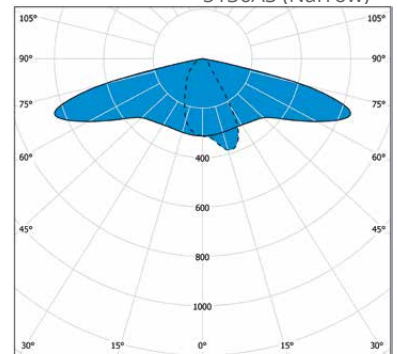

5136AS (Narrow)

cd/klm — C0 - C180 — C90 - C270 **100%**