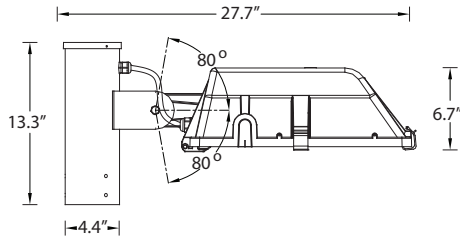

UGA-90051

Gandalf 19 single area light type IV

A small size pole mount area light for metal halide or high pressure sodium lamps 70-150w and LED. A high quality asymmetrical reflector design creates broad light distribution. The high ingress protection allows these luminaires to be mounted for upward or downward lighting. The Gandalf can be aimed to suit specific light patterns with the adjustable arm. Designed for lighting private roadways, car parks, exhibition areas, service stations, truck stops and sports grounds.

Low copper content corrosion resistant die-cast aluminum body. Integral control gear. All external hardware in stainless steel. Durable silicone rubber gasket and clear toughened glass with quick release hinge aluminum clips for in-position lamp replacement. Anodized high purity aluminum reflector. The luminaire is treated with a chemical chromated protection before powder coating, ensuring high corrosion resistance.

Physical Data

Length: 27.7"
Height: 6.7"
Weight: 30.4lbs

Lamp

☐ PMH-T15 200w

(For More Lamp options including LED, please Consult the Catalogue, Website or Contact The Ligman Lighting Factory)

Voltage (Please Specify)

☐ 120V
☐ 277V
☐ Other _____

Options (Please Specify)

Color (Please Specify)

☐ 01-Black - RAL 9011	☐ 02- Dark Grey - RAL 7043
☐ 03-White - RAL 9003	☐ 04 - Metallic Silver - RAL 9006
☐ 05-Matt Silver - RAL 9006	☐ 07- Custom - RAL _____
☐ 06-Bronze - RAL 6014	

Ordering Example : UGA - 90051 - PMH-200w - 120v - Options

PROJECT: _____ DATE: _____

TYPE: _____ QUANTITY: _____ NOTE: _____

Ligman Lighting USA reserves the right to change specifications without prior notice, please contact factory for latest information. Due to the continual improvements in LED technology data and components may change without notice.