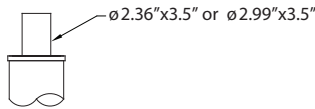

UGA-90051

Gandalf 19 single area light type IV

A small size pole mount area light for metal halide or high pressure sodium lamps 70-150w and LED. A high quality asymmetrical reflector design creates broad light distribution. The high ingress protection allows these luminaires to be mounted for upward or downward lighting. The Gandalf can be aimed to suit specific light patterns with the adjustable arm. Designed for lighting private roadways, car parks, exhibition areas, service stations, truck stops and sports grounds.

Low copper content corrosion resistant die-cast aluminum body. Integral control gear. All external hardware in stainless steel. Durable silicone rubber gasket and clear toughened glass with quick release hinge aluminum clips for in-position lamp replacement. Anodized high purity aluminum reflector. The luminaire is treated with a chemical chromated protection before powder coating, ensuring high corrosion resistance.

Physical Data

Length: 27.7"
Height: 6.7"
Weight: 30.4lbs

Lamp

☐ PMH-T15 200w

(For More Lamp options including LED, please Consult the Catalogue, Website or Contact The Ligman Lighting Factory)

Voltage (Please Specify)

☐ 120V
☐ 277V
☐ Other _____

Options (Please Specify)

Color (Please Specify)

☐ 01-Black - RAL 9011	☐ 02- Dark Grey - RAL 7043
☐ 03-White - RAL 9003	☐ 04 - Metallic Silver - RAL 9006
☐ 05-Matt Silver - RAL 9006	☐ 07- Custom - RAL _____
☐ 06-Bronze - RAL 6014	

Ordering Example : UGA - 90051 - PMH-200w - 120v - Options

PROJECT: _____ DATE: _____

TYPE: _____ QUANTITY: _____ NOTE: _____

Ligman Lighting USA reserves the right to change specifications without prior notice, please contact factory for latest information. Due to the continual improvements in LED technology data and components may change without notice.