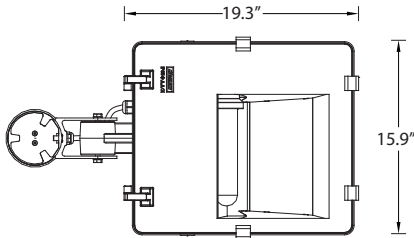

UGA-90051

Gandalf 19 single area light type IV

A small size pole mount area light for metal halide or high pressure sodium lamps 70-150w and LED. A high quality asymmetrical reflector design creates broad light distribution. The high ingress protection allows these luminaires to be mounted for upward or downward lighting. The Gandalf can be aimed to suit specific light patterns with the adjustable arm. Designed for lighting private roadways, car parks, exhibition areas, service stations, truck stops and sports grounds.

Low copper content corrosion resistant die-cast aluminum body. Integral control gear. All external hardware in stainless steel. Durable silicone rubber gasket and clear toughened glass with quick release hinge aluminum clips for in-position lamp replacement. Anodized high purity aluminum reflector. The luminaire is treated with a chemical chromated protection before powder coating, ensuring high corrosion resistance.

Physical Data

Length: 27.7"
Height: 6.7"
Weight: 30.4lbs

Lamp

☐ PMH-T15 200w

(For More Lamp options including LED, please Consult the Catalogue, Website or Contact The Ligman Lighting Factory)

Voltage (Please Specify)

☐ 120V
☐ 277V
☐ Other _____

Options (Please Specify)

Color (Please Specify)

☐ 01-Black - RAL 9011	☐ 02- Dark Grey - RAL 7043
☐ 03-White - RAL 9003	☐ 04 - Metallic Silver - RAL 9006
☐ 05-Matt Silver - RAL 9006	☐ 07- Custom - RAL _____
☐ 06-Bronze - RAL 6014	

Ordering Example : UGA - 90051 - PMH-200w - 120v - Options

PROJECT: _____ DATE: _____

TYPE: _____ QUANTITY: _____ NOTE: _____

Ligman Lighting USA reserves the right to change specifications without prior notice, please contact factory for latest information. Due to the continual improvements in LED technology data and components may change without notice.