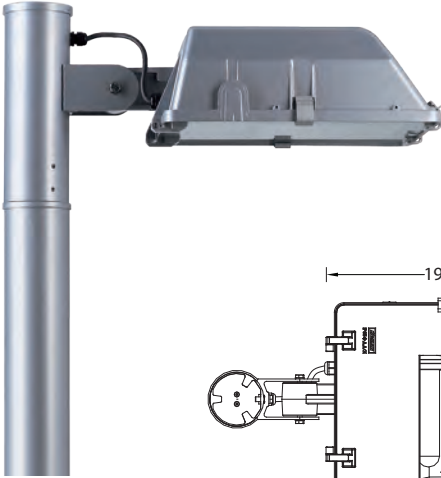

UGA-90051

Gandalf 19 single area light type IV

A small size pole mount area light for metal halide or high pressure sodium lamps 70-150w and LED. A high quality asymmetrical reflector design creates broad light distribution. The high ingress protection allows these luminaires to be mounted for upward or downward lighting. The Gandalf can be aimed to suit specific light patterns with the adjustable arm. Designed for lighting private roadways, car parks, exhibition areas, service stations, truck stops and sports grounds.

Low copper content corrosion resistant die-cast aluminum body. Integral control gear. All external hardware in stainless steel. Durable silicone rubber gasket and clear toughened glass with quick release hinge aluminum clips for in-position lamp replacement. Anodized high purity aluminum reflector. The luminaire is treated with a chemical chromated protection before powder coating, ensuring high corrosion resistance.

Physical Data

Length: 27.7"
Height: 6.7"
Weight: 30.4lbs

Lamp

☐ PMH-T15 200w

(For More Lamp options including LED, please Consult the Catalogue, Website or Contact The Ligman Lighting Factory)

Voltage (Please Specify)

☐ 120V
☐ 277V
☐ Other _____

Options (Please Specify)

Color (Please Specify)

☐ 01-Black - RAL 9011	☐ 02- Dark Grey - RAL 7043
☐ 03-White - RAL 9003	☐ 04 - Metallic Silver - RAL 9006
☐ 05-Matt Silver - RAL 9006	☐ 07- Custom - RAL _____
☐ 06-Bronze - RAL 6014	

Ordering Example : UGA - 90051 - PMH-200w - 120v - Options

PROJECT: _____ DATE: _____

TYPE: _____ QUANTITY: _____ NOTE: _____

Ligman Lighting USA reserves the right to change specifications without prior notice, please contact factory for latest information. Due to the continual improvements in LED technology data and components may change without notice.