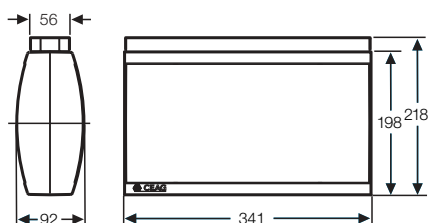

Exit Luminaire Style Variant LED 29011 LED CG-S

29011 LED
with cover PL

Technical data

29011 LED CG-S

Viewing distance		32 m
Luminous flux DC-operation	100 %	79 lm
	65 %	55 lm
Enclosure material		Polycarbonate
Weight incl. cover		1.1 kg
Enclosure colour		Grey
Type of mounting		Wall or ceiling mounting
Dimensions (mm) (L x H x D)		342 x 200 x 68
Connection terminals		2 x 2 x 2.5 mm ²
Voltage range		230 V 50/60 Hz, 220 V DC +25/-20 %
Current consumption	100 %	28 mA
(220 V battery)	65 %	20 mA
Power consumption	100 %	10.1 VA
	65 %	7.5 VA
Permissible temperature range		-10 °C ... +40 °C
Lamp		4 x 1 W LED
Insulation class		II
Degree of protection		IP 41

Accessories

Type	Scope of supply	Order No.
Wire guard		4 0071 348 370
IP 54 option	IP 54 option	4 0071 350 420

Dimensions (mm)

Exit Luminaire Style Variant LED 29021 LED CG-S

29021 LED
with cover PU

Dimensions (mm)

29021

29021 with ceiling mounting

29021 with wall bracket

Technical data

29021 LED CG-S

Viewing distance		32 m
Luminous flux DC-operation	100 %	147 lm
	65 %	104 lm
Enclosure material		Polycarbonate
Weight incl. cover		1.2 kg
Enclosure colour		Grey
Type of mounting		Ceiling, pendulum, chain or wall bracket mounting
Dimensions (mm) (L x H x D)		341 x 202 x 92
Connection terminals		2 x 2 x 2.5 mm ²
Voltage range		230 V 50/60 Hz, 220 V DC +25/-20 %
Current consumption	100 %	48 mA
(220 V battery)	65 %	34 mA
Power consumption	100 %	16.1 VA
	65 %	11.4 VA
Permissible temperature range		-10 °C ... +40 °C
Lamp		8 x 1 W LED
Insulation class		II
Degree of protection		IP 41