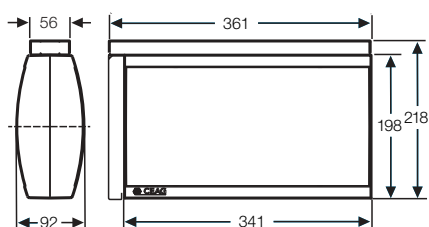

Exit Luminaire Style Variant LED 29011 LED CG-S

29011 LED
with cover PL

Technical data

29011 LED CG-S

Viewing distance		32 m
Luminous flux DC-operation	100 %	79 lm
	65 %	55 lm
Enclosure material		Polycarbonate
Weight incl. cover		1.1 kg
Enclosure colour		Grey
Type of mounting		Wall or ceiling mounting
Dimensions (mm) (L x H x D)		342 x 200 x 68
Connection terminals		2 x 2 x 2.5 mm ²
Voltage range		230 V 50/60 Hz, 220 V DC +25/-20 %
Current consumption	100 %	28 mA
(220 V battery)	65 %	20 mA
Power consumption	100 %	10.1 VA
	65 %	7.5 VA
Permissible temperature range		-10 °C ... +40 °C
Lamp		4 x 1 W LED
Insulation class		II
Degree of protection		IP 41

Accessories

Type	Scope of supply	Order No.
Wire guard		4 0071 348 370
IP 54 option	IP 54 option	4 0071 350 420

Dimensions (mm)

Exit Luminaire Style Variant LED 29021 LED CG-S

29021 LED
with cover PU

Dimensions (mm)

29021

29021 with ceiling mounting

29021 with wall bracket

Technical data

29021 LED CG-S

Viewing distance		32 m
Luminous flux DC-operation	100 %	147 lm
	65 %	104 lm
Enclosure material		Polycarbonate
Weight incl. cover		1.2 kg
Enclosure colour		Grey
Type of mounting		Ceiling, pendulum, chain or wall bracket mounting
Dimensions (mm) (L x H x D)		341 x 202 x 92
Connection terminals		2 x 2 x 2.5 mm ²
Voltage range		230 V 50/60 Hz, 220 V DC +25/-20 %
Current consumption	100 %	48 mA
(220 V battery)	65 %	34 mA
Power consumption	100 %	16.1 VA
	65 %	11.4 VA
Permissible temperature range		-10 °C ... +40 °C
Lamp		8 x 1 W LED
Insulation class		II
Degree of protection		IP 41