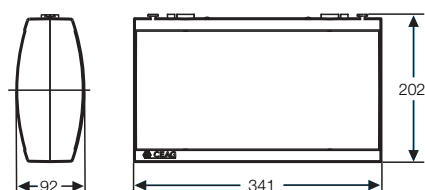

Exit Luminaire Style Variant LED 29011 LED CG-S

29011 LED
with cover PL

Technical data

29011 LED CG-S

Viewing distance		32 m
Luminous flux DC-operation	100 %	79 lm
	65 %	55 lm
Enclosure material		Polycarbonate
Weight incl. cover		1.1 kg
Enclosure colour		Grey
Type of mounting		Wall or ceiling mounting
Dimensions (mm) (L x H x D)		342 x 200 x 68
Connection terminals		2 x 2 x 2.5 mm ²
Voltage range		230 V 50/60 Hz, 220 V DC +25/-20 %
Current consumption	100 %	28 mA
(220 V battery)	65 %	20 mA
Power consumption	100 %	10.1 VA
	65 %	7.5 VA
Permissible temperature range		-10 °C ... +40 °C
Lamp		4 x 1 W LED
Insulation class		II
Degree of protection		IP 41

Accessories

Type	Scope of supply	Order No.
Wire guard		4 0071 348 370
IP 54 option	IP 54 option	4 0071 350 420

Dimensions (mm)

Exit Luminaire Style Variant LED 29021 LED CG-S

29021 LED
with cover PU

Dimensions (mm)

29021

29021 with ceiling mounting

29021 with wall bracket

Technical data

29021 LED CG-S

Viewing distance		32 m
Luminous flux DC-operation	100 %	147 lm
	65 %	104 lm
Enclosure material		Polycarbonate
Weight incl. cover		1.2 kg
Enclosure colour		Grey
Type of mounting		Ceiling, pendulum, chain or wall bracket mounting
Dimensions (mm) (L x H x D)		341 x 202 x 92
Connection terminals		2 x 2 x 2.5 mm ²
Voltage range		230 V 50/60 Hz, 220 V DC +25/-20 %
Current consumption	100 %	48 mA
(220 V battery)	65 %	34 mA
Power consumption	100 %	16.1 VA
	65 %	11.4 VA
Permissible temperature range		-10 °C ... +40 °C
Lamp		8 x 1 W LED
Insulation class		II
Degree of protection		IP 41